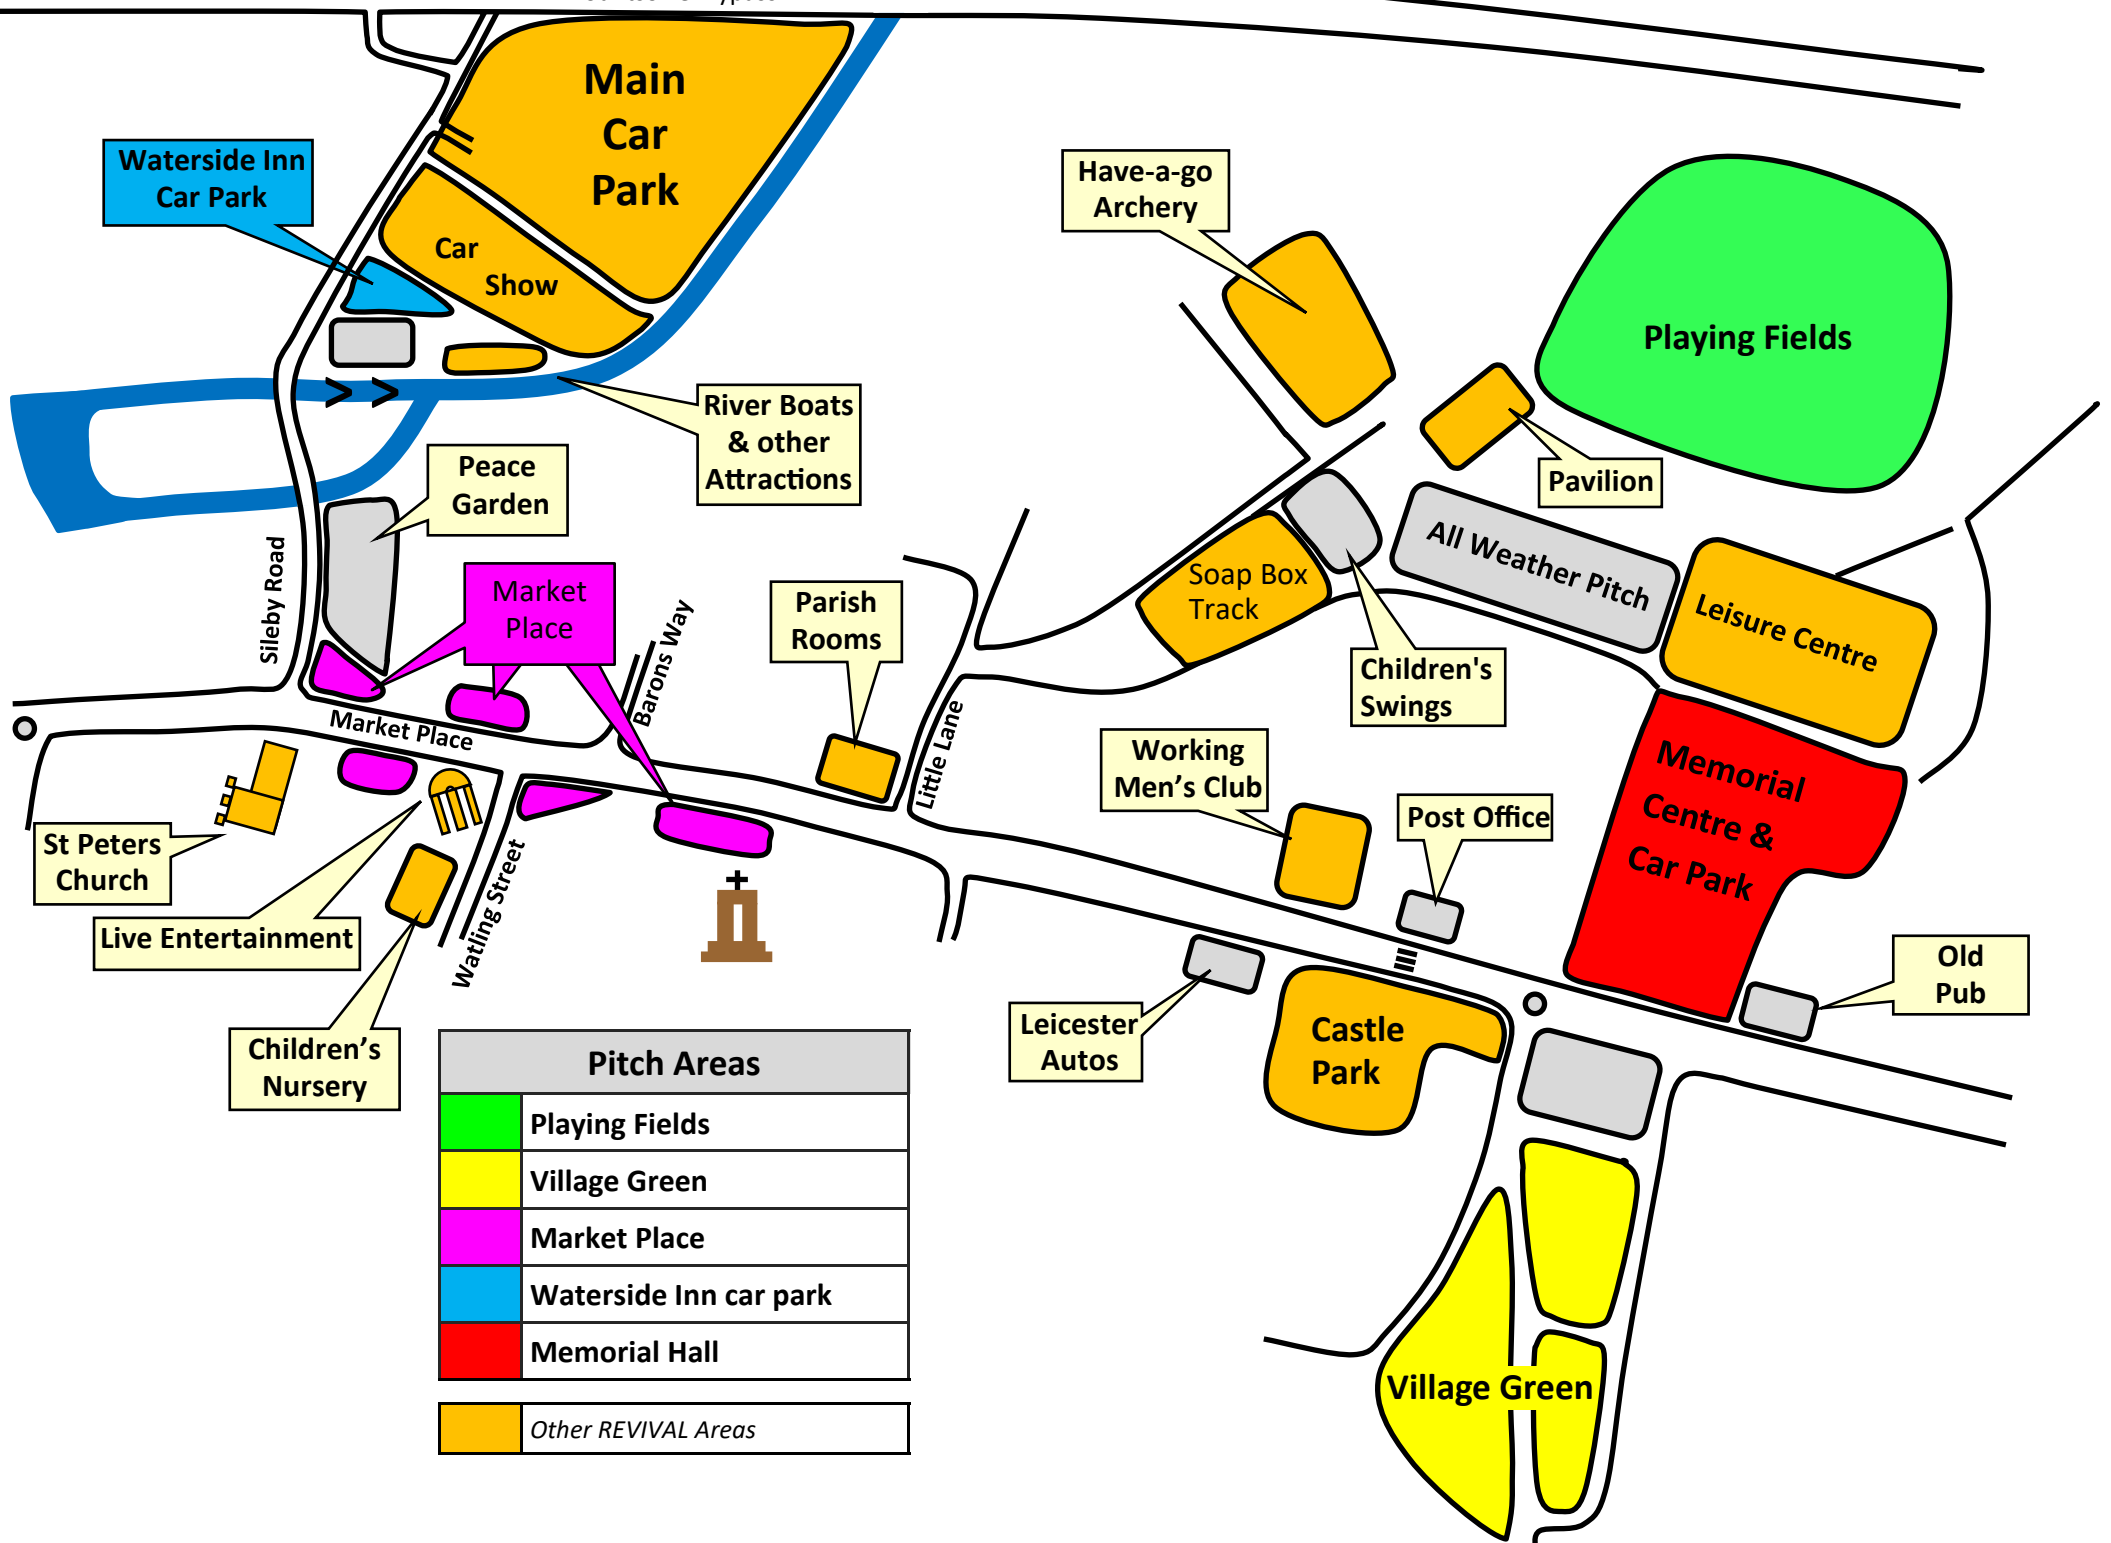

Mountsorrel Bypass

Pitch Areas	
■	Playing Fields
■	Village Green
■	Market Place
■	Waterside Inn car park
■	Memorial Hall
■	Other REVIVAL Areas

Waterside Inn Car Park

Main Car Park

Car Show

Have-a-go Archery

Playing Fields

Pavilion

River Boats & other Attractions

Peace Garden

All Weather Pitch

Leisure Centre

Market Place

Parish Rooms

Soap Box Track

Children's Swings

Sibley Road

Barons Way

Little Lane

Working Men's Club

Post Office

Memorial Centre & Car Park

St Peters Church

Live Entertainment

Children's Nursery

Watling Street

Leicester Autos

Castle Park

Old Pub

Village Green