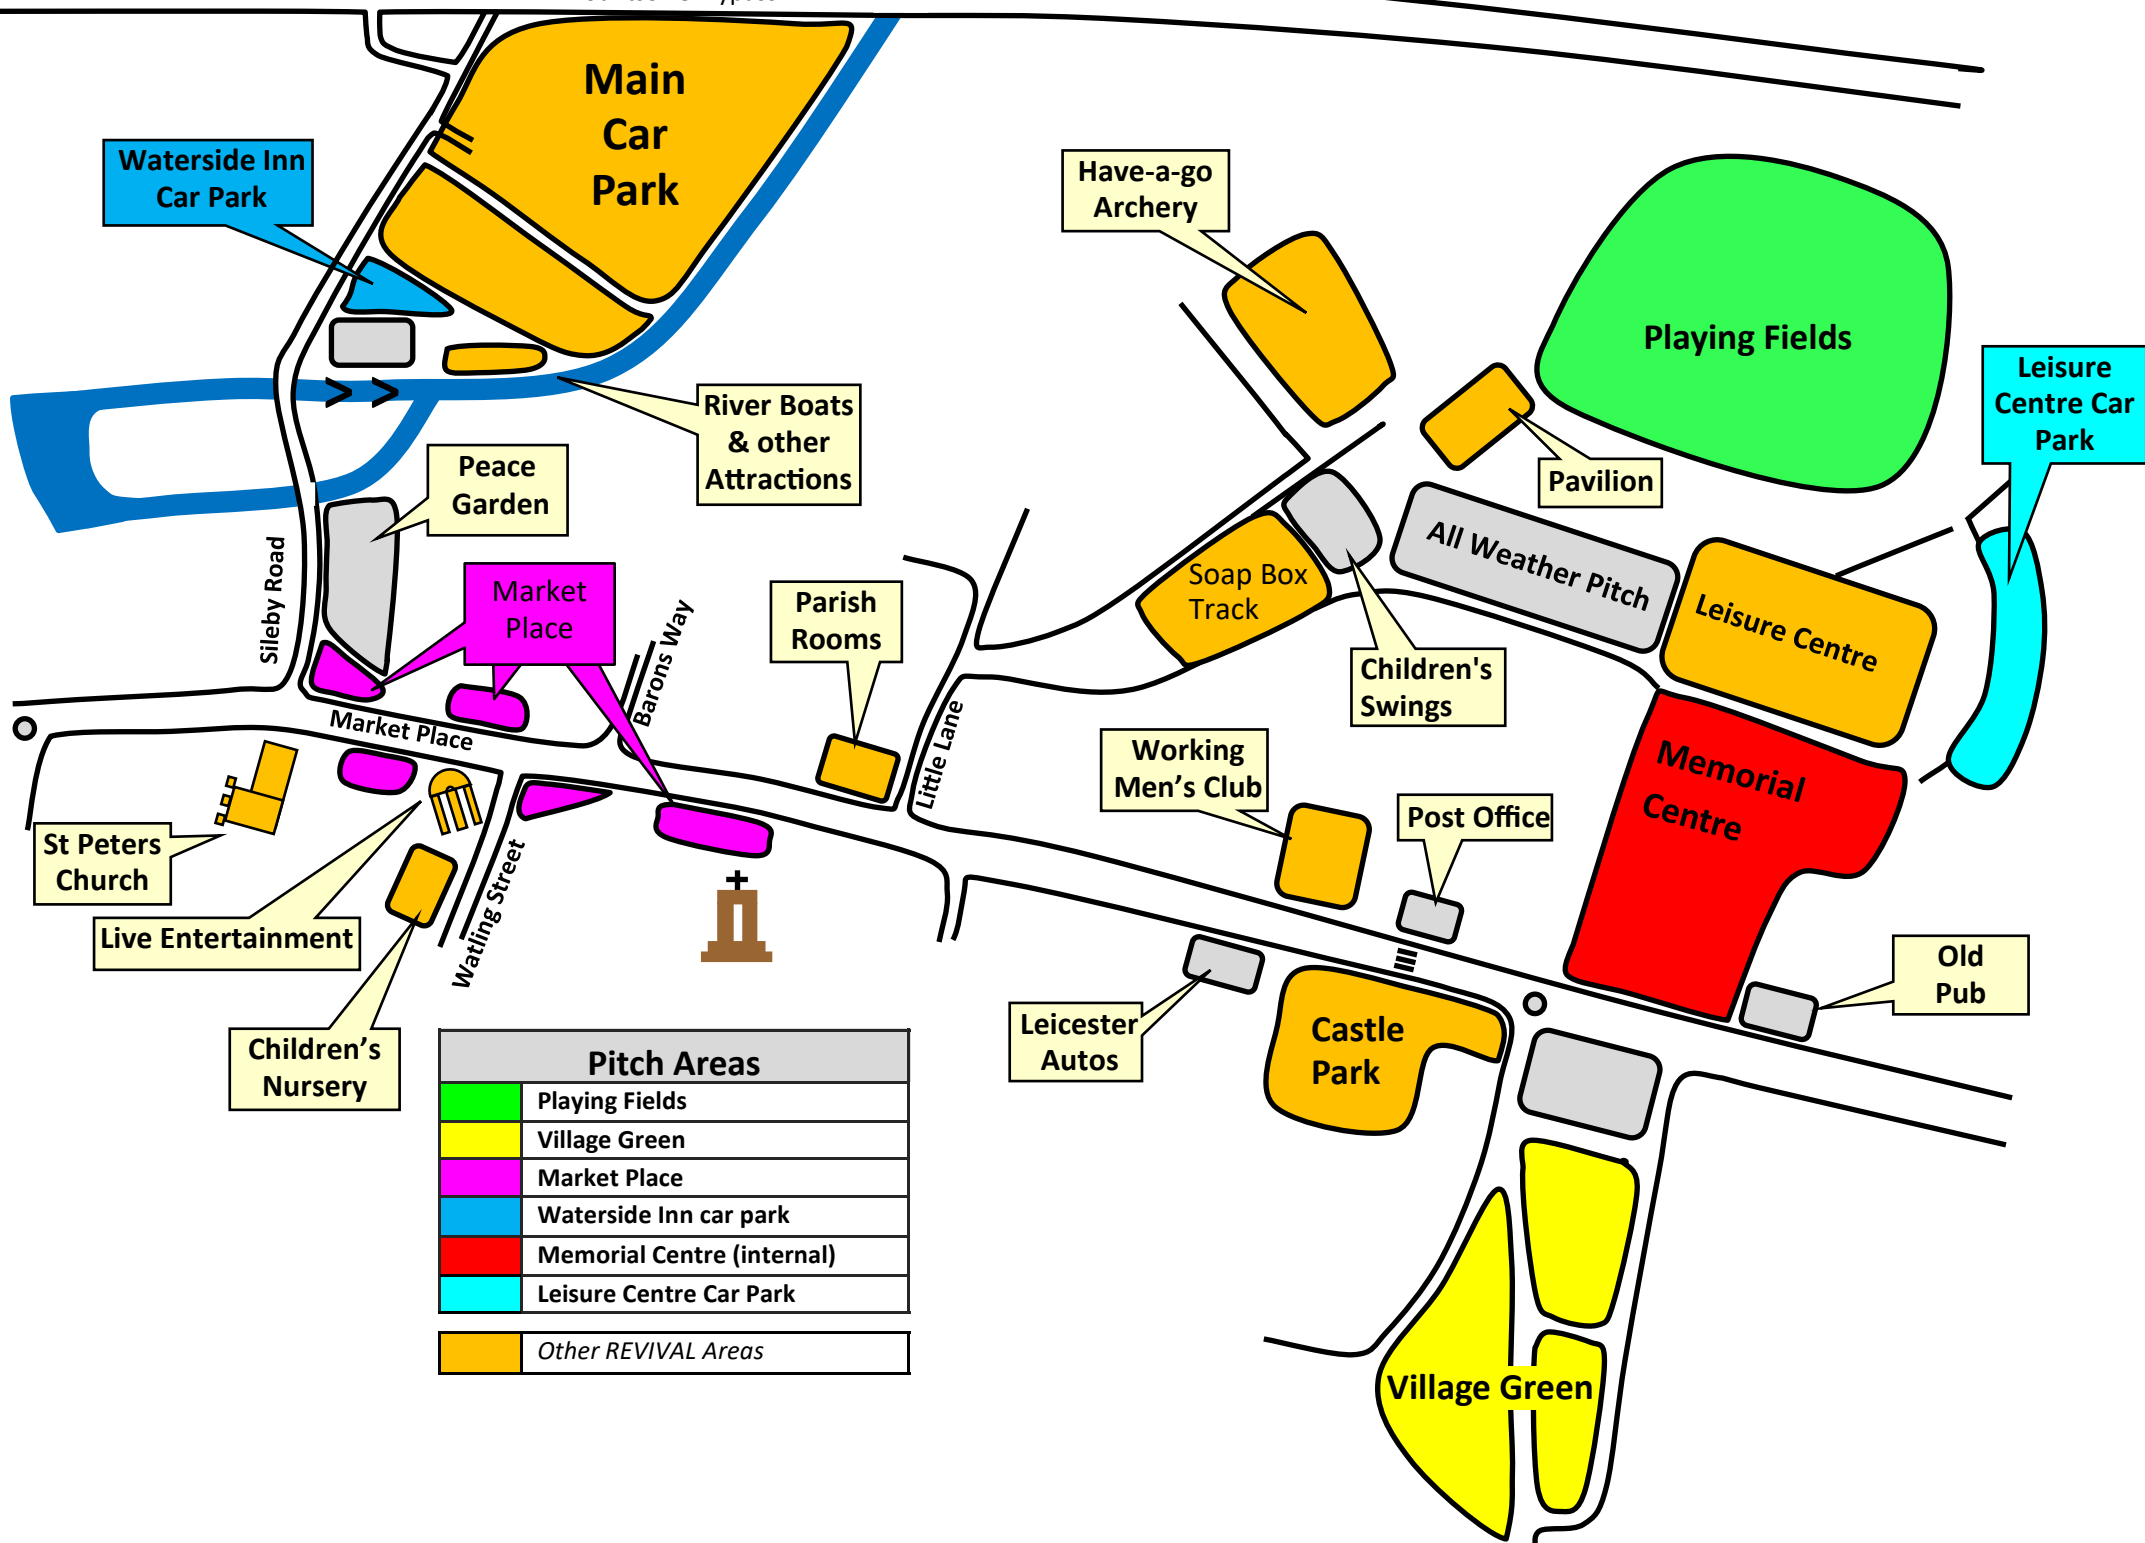

Mountsorrel Bypass

Pitch Areas	
	Playing Fields
	Village Green
	Market Place
	Waterside Inn car park
	Memorial Centre (internal)
	Leisure Centre Car Park
	Other REVIVAL Areas