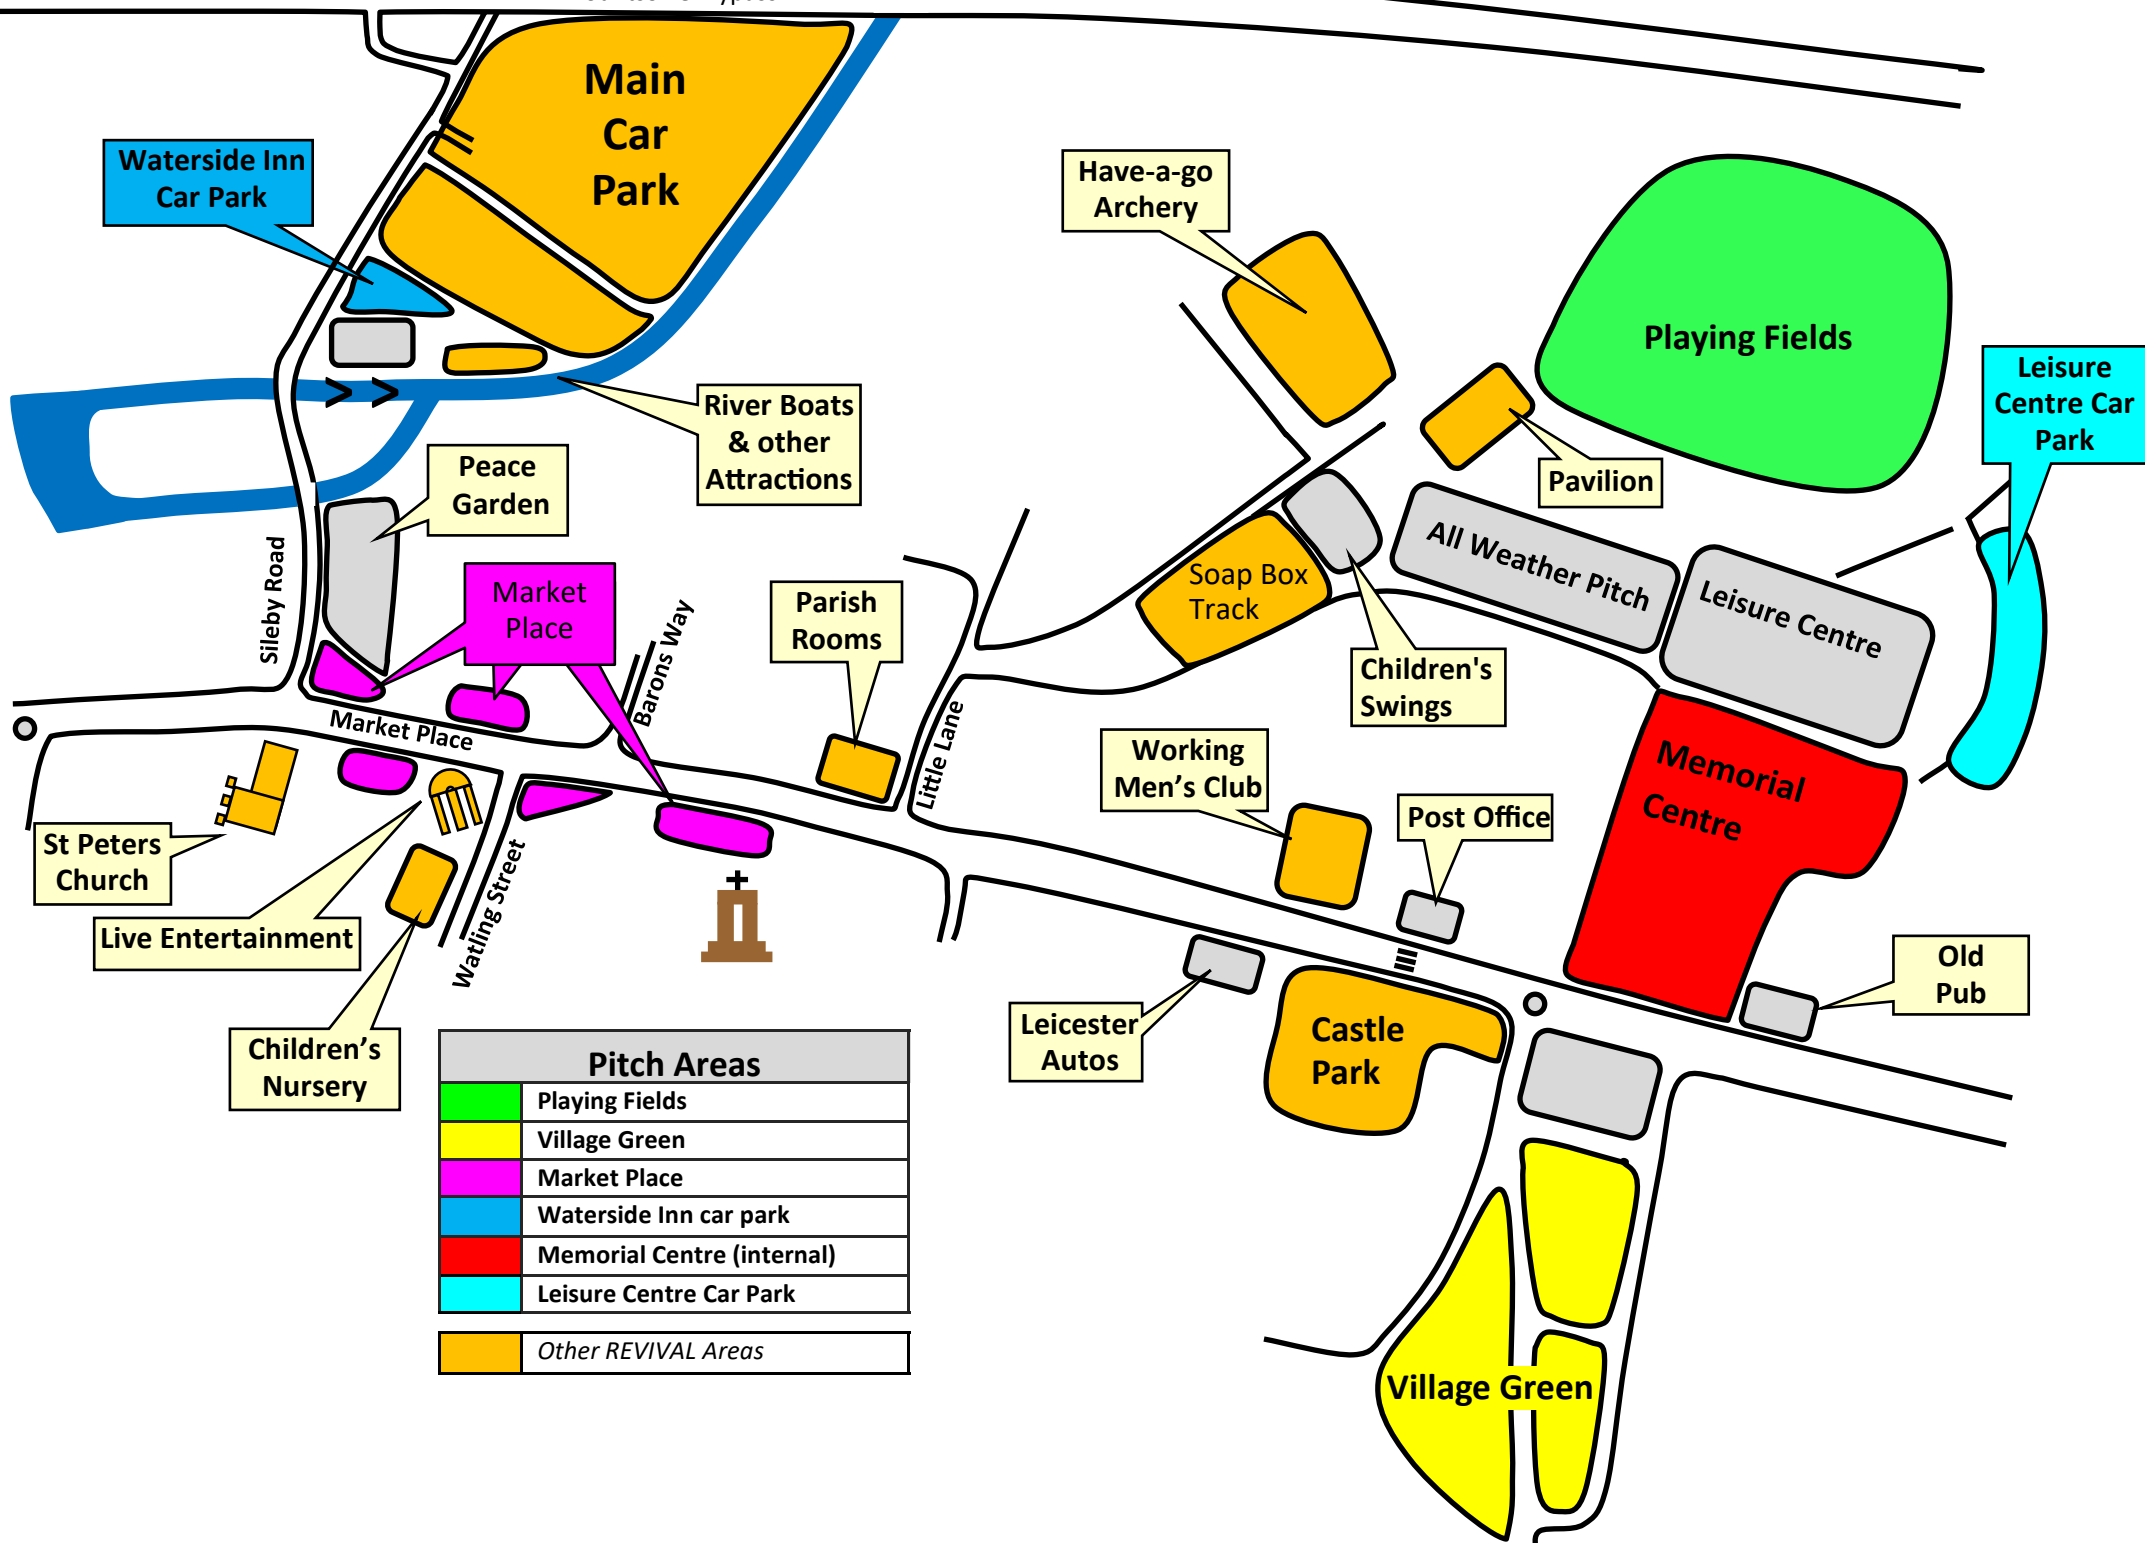

Mountsorrel Bypass

Pitch Areas	
	Playing Fields
	Village Green
	Market Place
	Waterside Inn car park
	Memorial Centre (internal)
	Leisure Centre Car Park
	Other REVIVAL Areas