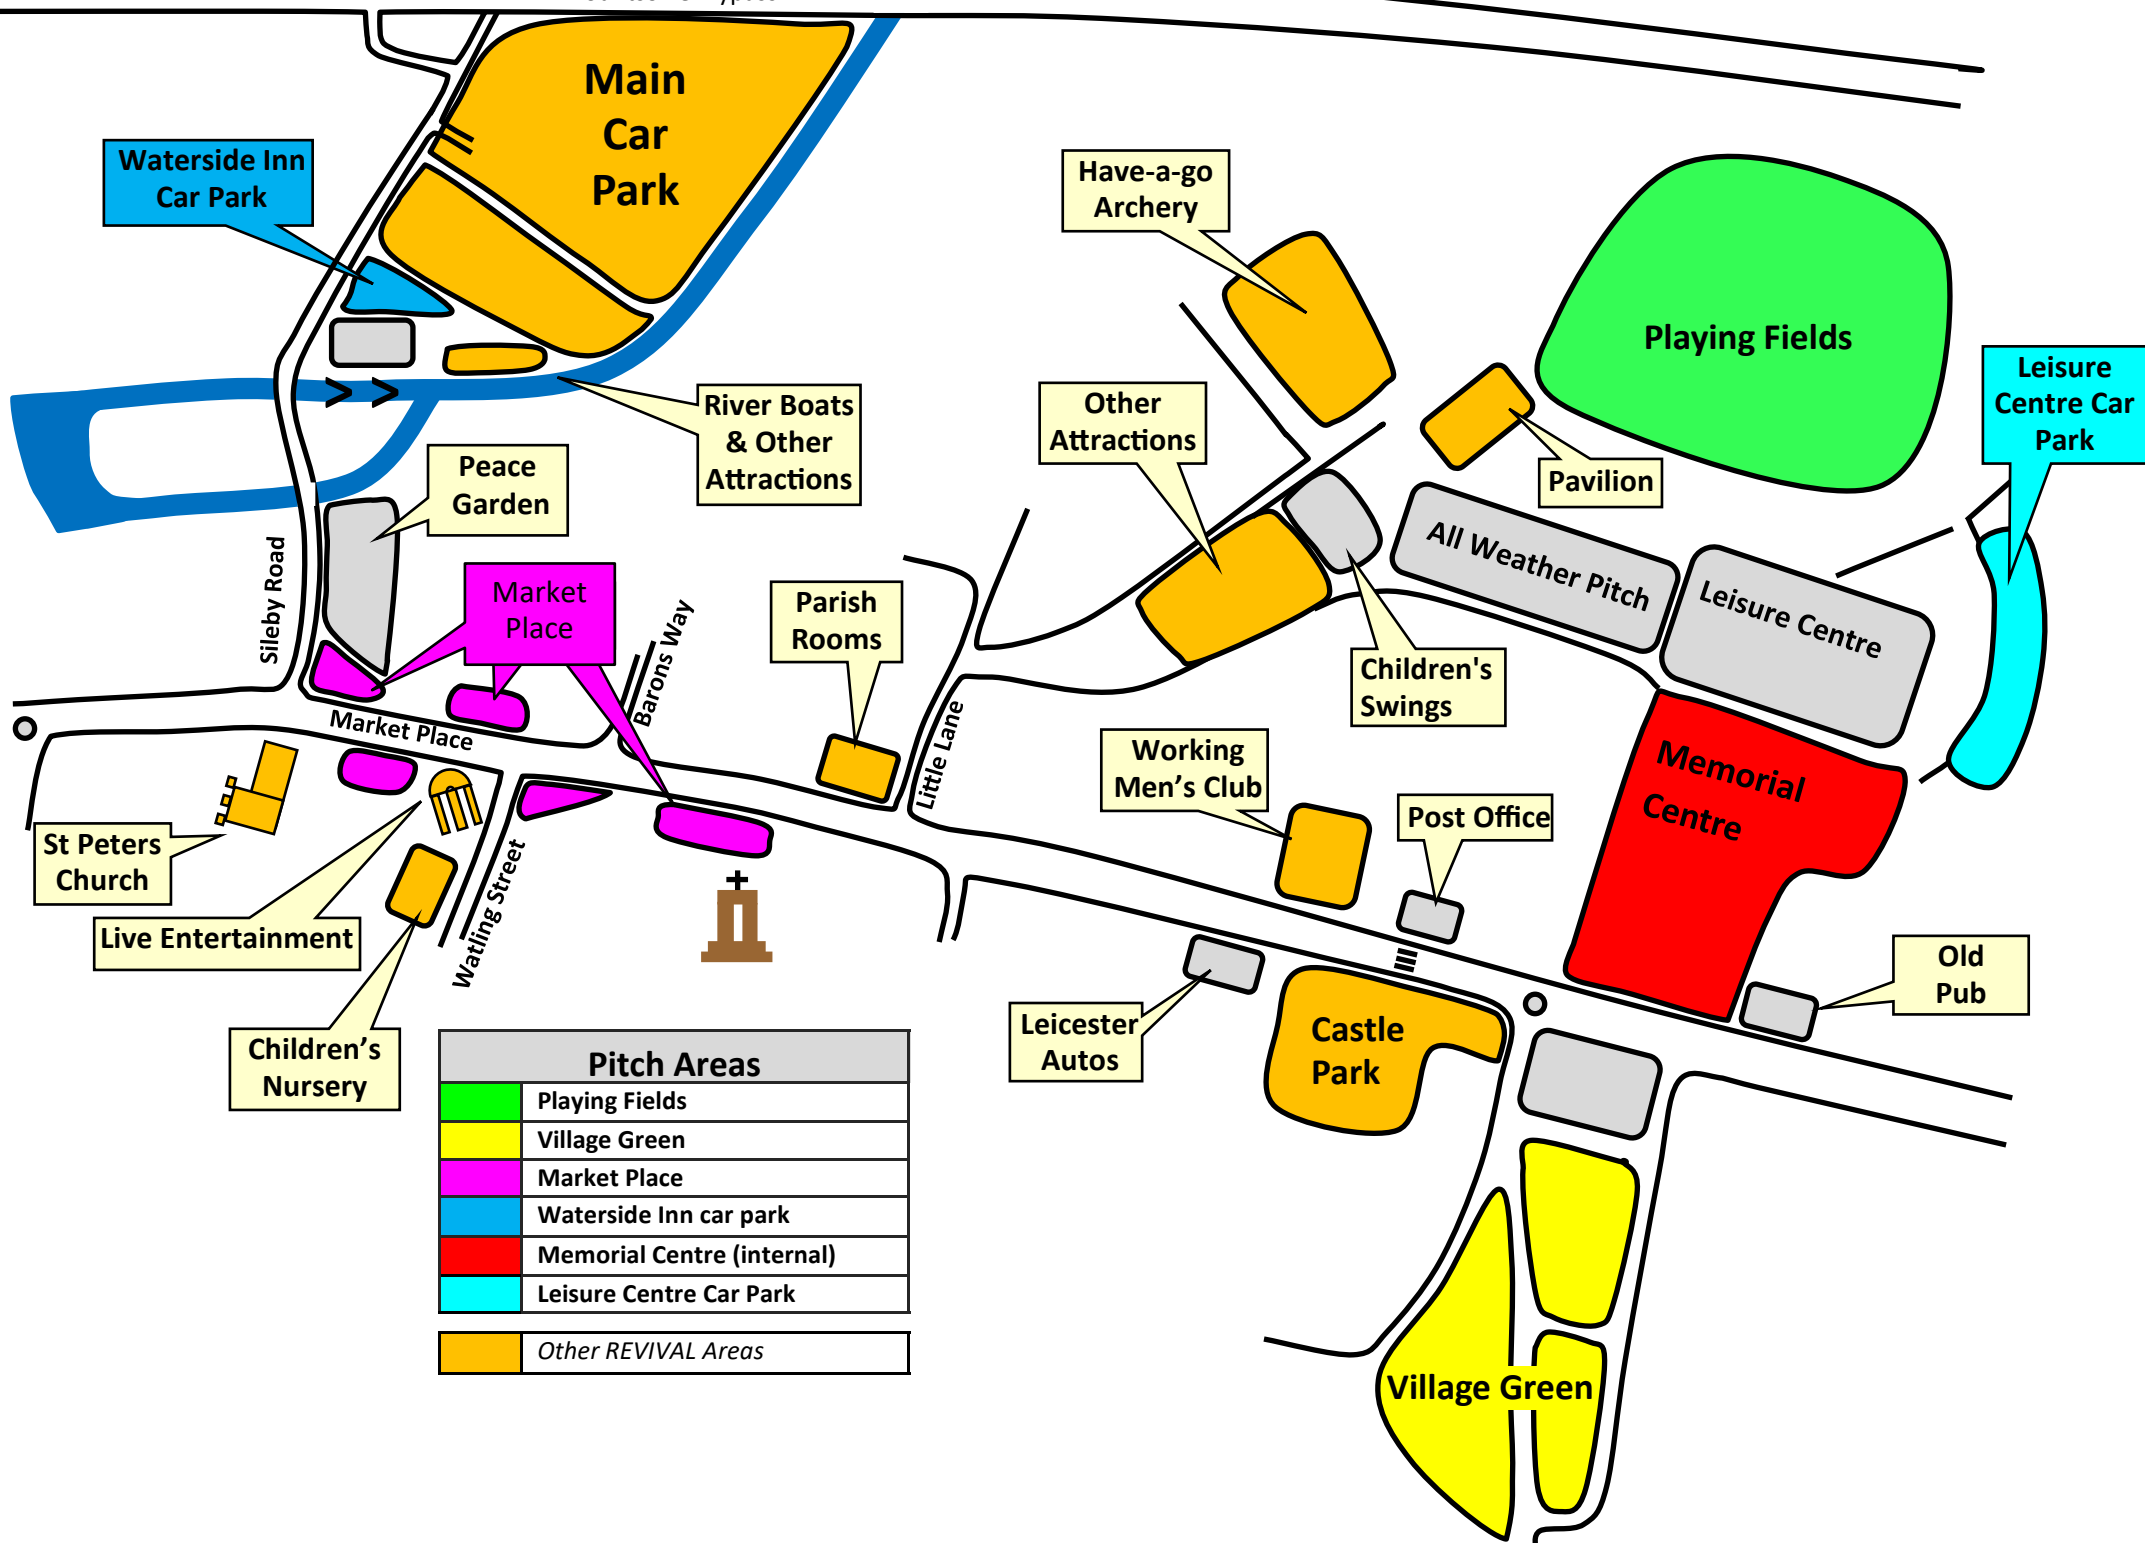

Mountsorrel Bypass

Pitch Areas	
	Playing Fields
	Village Green
	Market Place
	Waterside Inn car park
	Memorial Centre (internal)
	Leisure Centre Car Park
	Other REVIVAL Areas

Waterside Inn Car Park

Main Car Park

Have-a-go Archery

Playing Fields

Leisure Centre Car Park

River Boats & Other Attractions

Peace Garden

Other Attractions

Pavilion

Sibleby Road

Market Place

Parish Rooms

All Weather Pitch

Leisure Centre

Market Place

Barons Way

Little Lane

Children's Swings

Working Men's Club

Post Office

Memorial Centre

St Peters Church

Live Entertainment

Children's Nursery

Watling Street

Leicester Autos