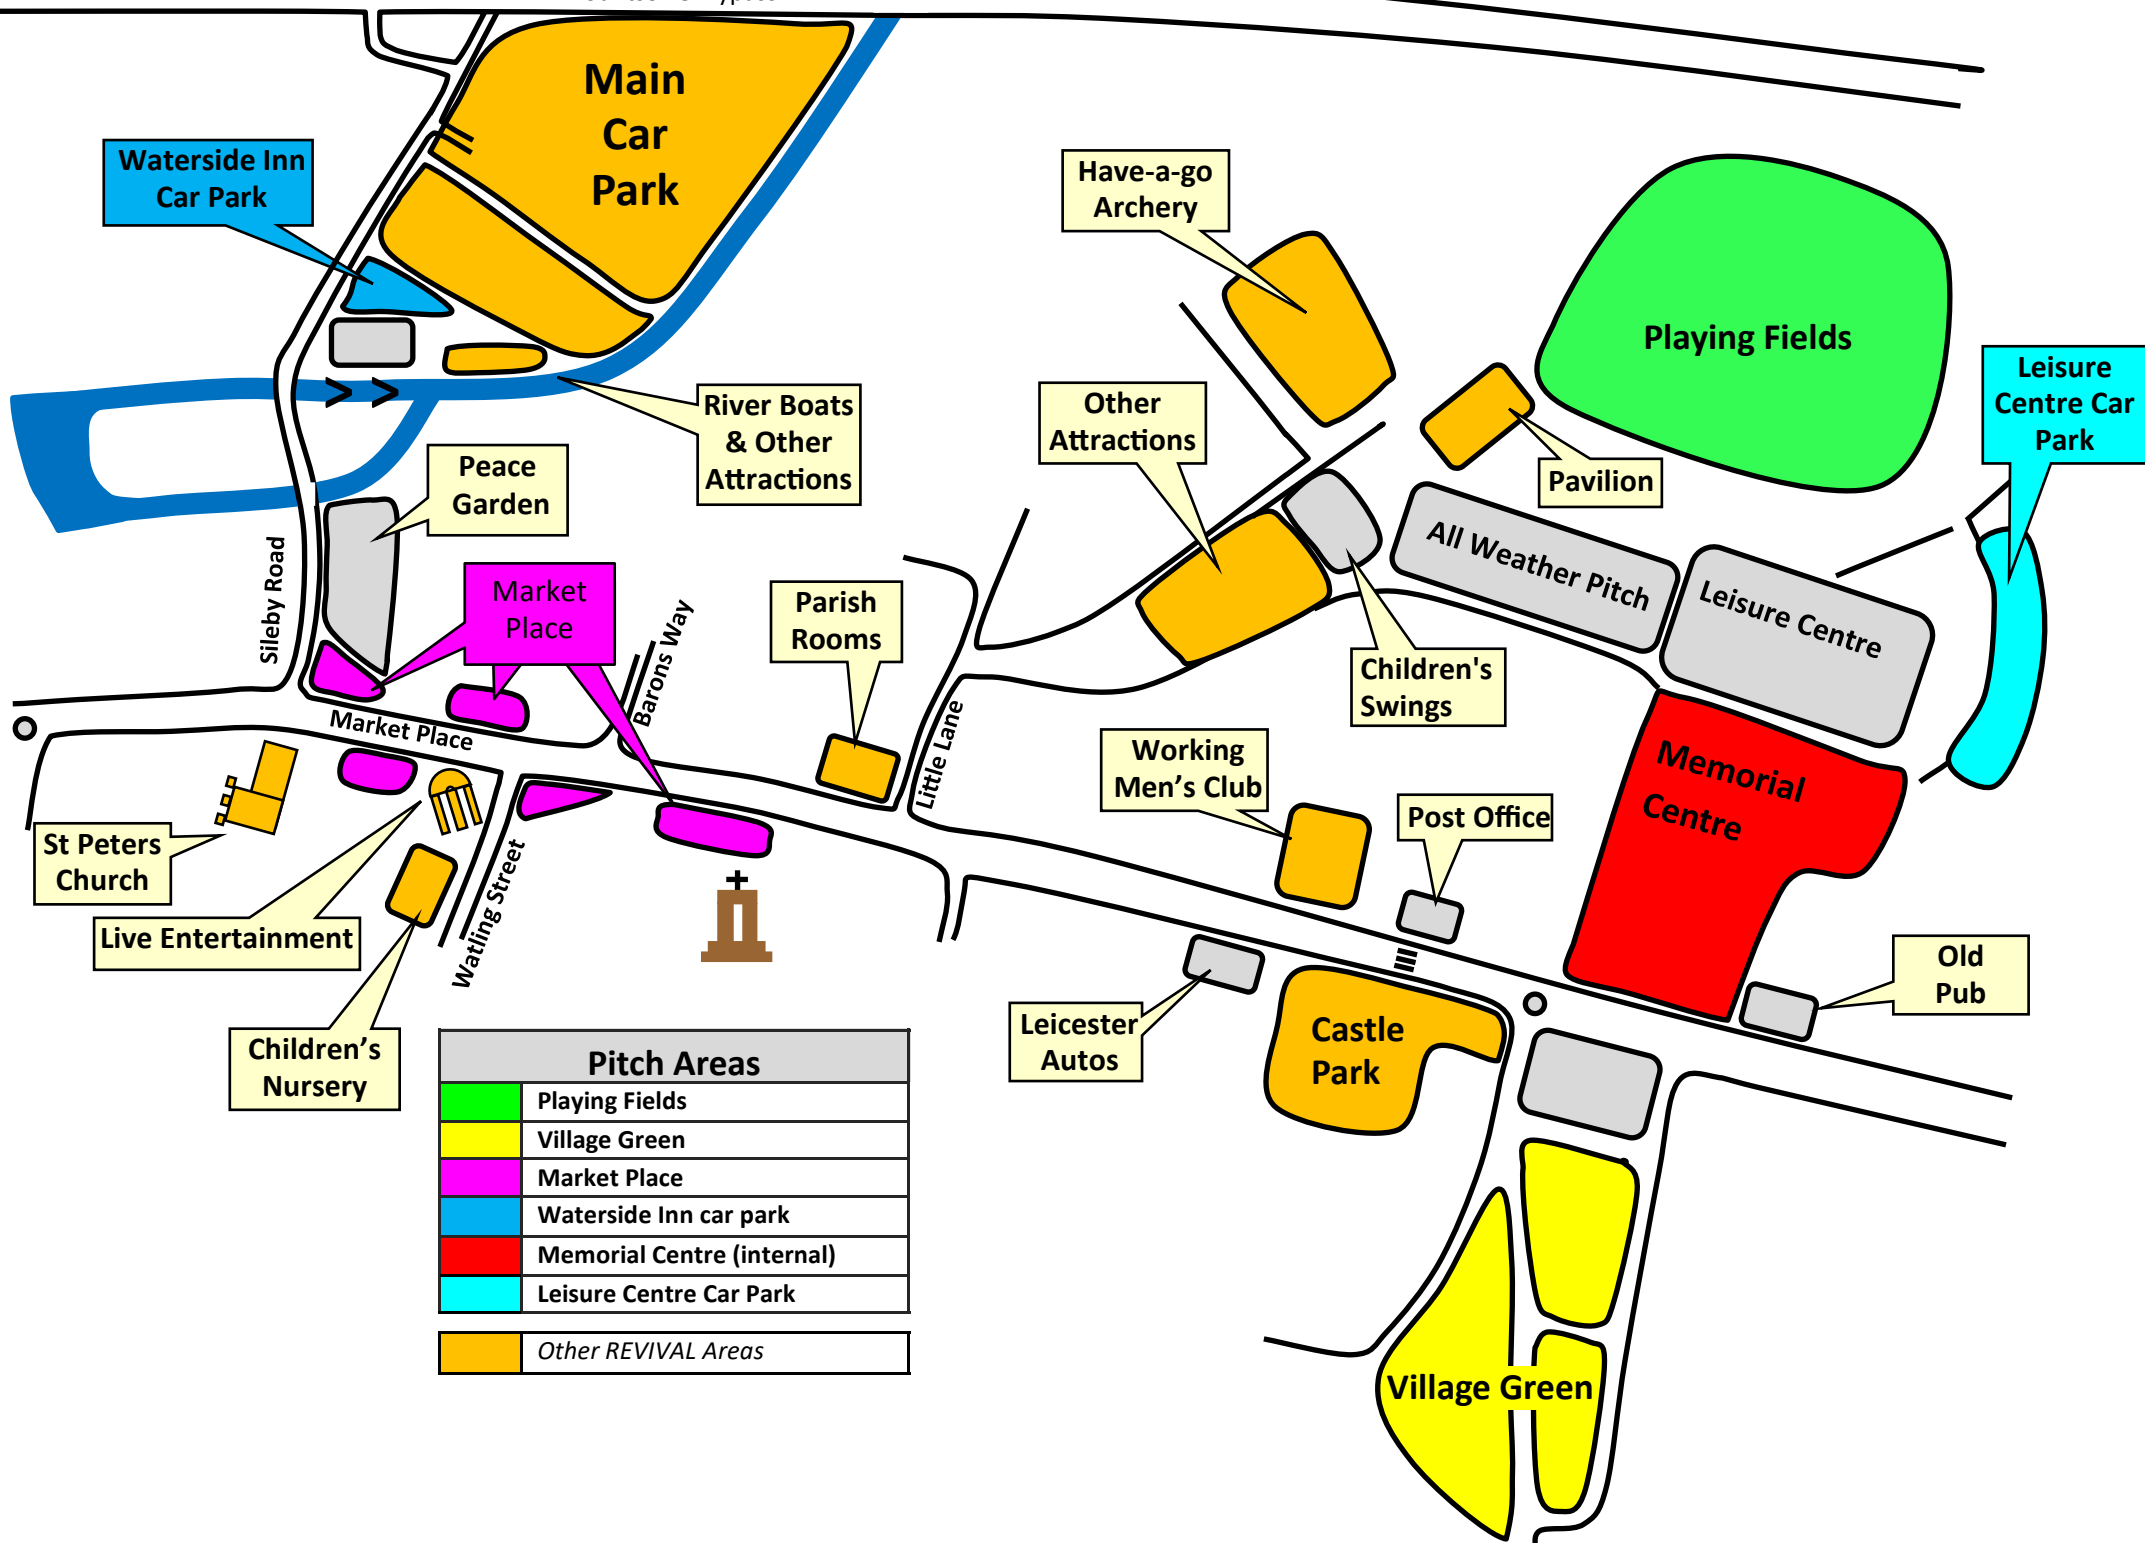

Mountsorrel Bypass

Pitch Areas	
	Playing Fields
	Village Green
	Market Place
	Waterside Inn car park
	Memorial Centre (internal)
	Leisure Centre Car Park
	Other REVIVAL Areas

Waterside Inn Car Park

Main Car Park

Have-a-go Archery

Playing Fields

Leisure Centre Car Park

River Boats & Other Attractions

Peace Garden

Other Attractions

Pavilion

Sibleby Road

Market Place

Parish Rooms

All Weather Pitch

Leisure Centre

Market Place

Barons Way

Little Lane

Children's Swings

Old Pub

Village Green